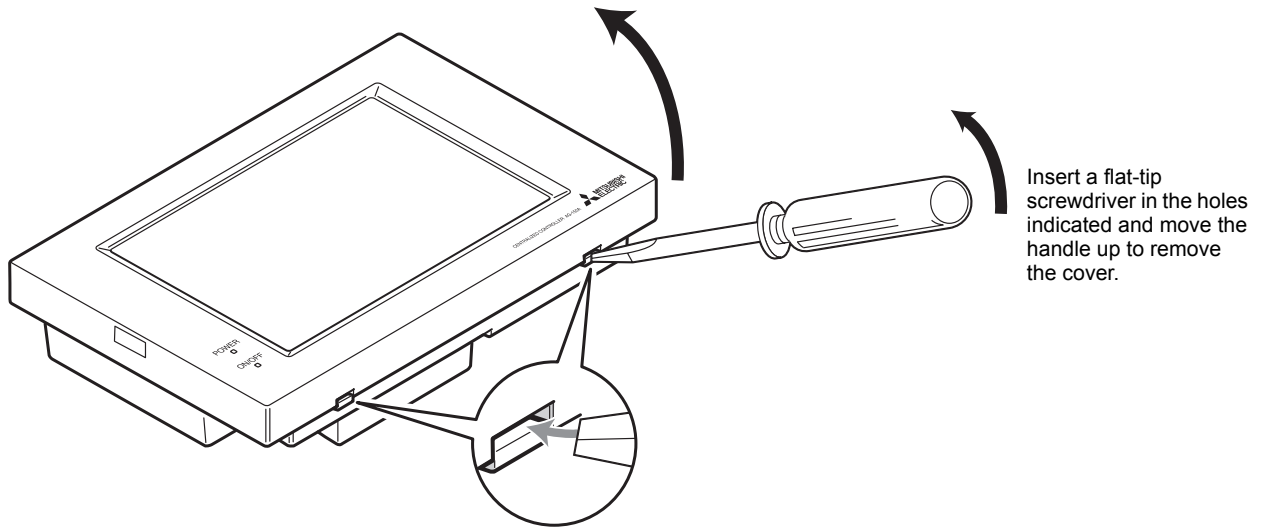

**Air-conditioner Network System Optional Parts
Black Surface Cover for AG-150A
PAC-YG71CBL
Installation Manual**

Applicable Model	Centralized Controller AG-150A
------------------	--

- Retain this manual for future reference. When the unit is reinstalled or repaired, make this manual available to those who provide these services. Make sure that the Installation Manual is passed on to any future air condition system users.

Note	This product is for exclusive use with the AG-150A unit.
-------------	--

1 Parts List

The Installation Manual and the following part are included in the package.
* Leave the cover in the package until ready to install to protect it from damage.

Name	① Black surface cover
Quantity	1
Shape	

2 External Dimensions

3 Installation

1. Remove the white surface cover from the centralized controller.

2. Fit the black surface cover on the centralized controller.