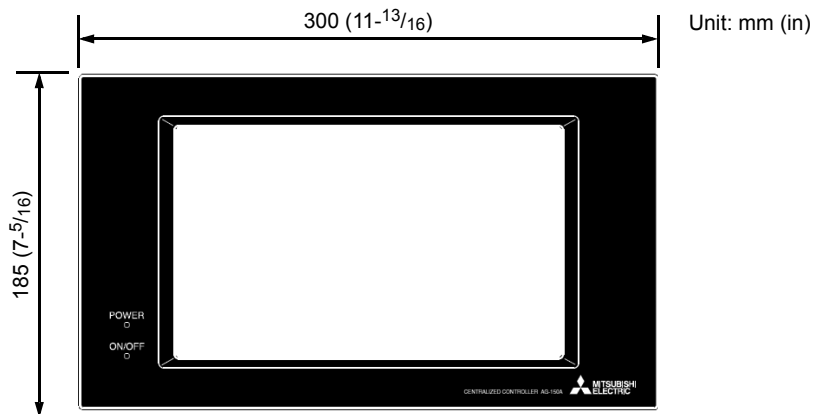

2 External Dimensions