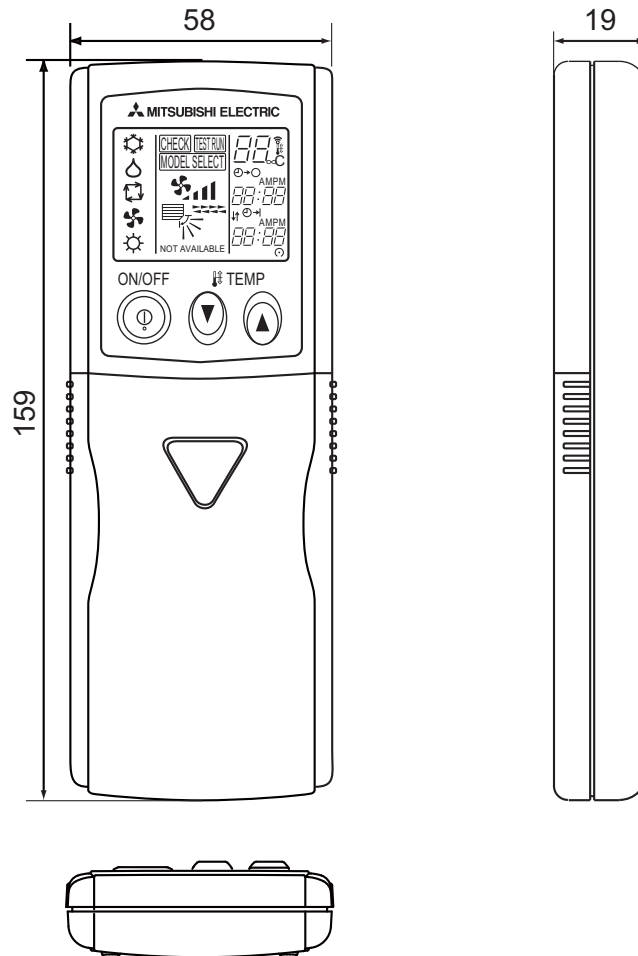

Photo

Descriptions

Wireless remote controller for P series and SEZ models.
(The receiver is necessary.)

Applicable Models

- SEZ-KD VA
- PEA-RP200/250GA

Specifications

| | |
|-----------|-------------------------------------|
| Accessory | "AAA" LR03 alkaline batteries: 2pcs |
| | 4.1×16 wood screw:2 |

Dimensions

Unit : mm

OPTIONAL PARTS